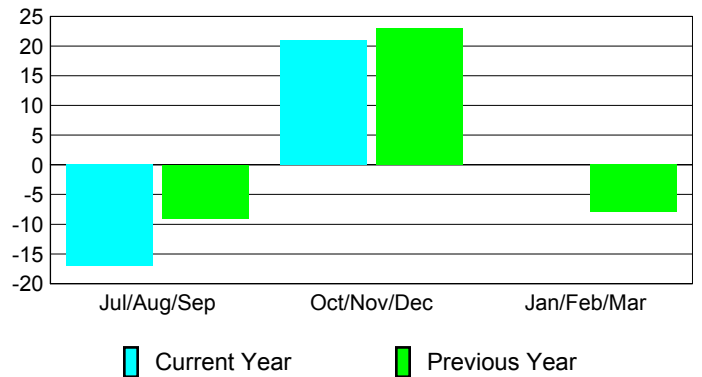

Club Results 2012-2013

Goal, New, Dropped, Gain/Loss

Comparison of Club Gain/Loss

Current Year Compared to the Previous Year

YTD Status Quo Clubs 2012-2013

Status Quo Clubs Compared to Status Quo Members

MEMBERSHIP

Membership Results
2012-2013

Membership
2011-2012

Month	Net Memb Goal	Actual New Memb	Actual Dropped Memb	Gain/Loss of Memb	Gain/Loss of Memb
Jul/Aug/Sep		16	-33	-17	-9
Oct/Nov/Dec		51	-30	21	23
Jan/Feb/Mar					-8
Totals		67	-63	4	6

Membership Results 2012-2013

Goal, New, Dropped, Gain/Loss

Comparison of Membership Gain/Loss

Current Year Compared to the Previous Year

Gender Comparison 2012-2013

Jul/Aug/Sep

Oct/Nov/Dec

Jan/Feb/Mar