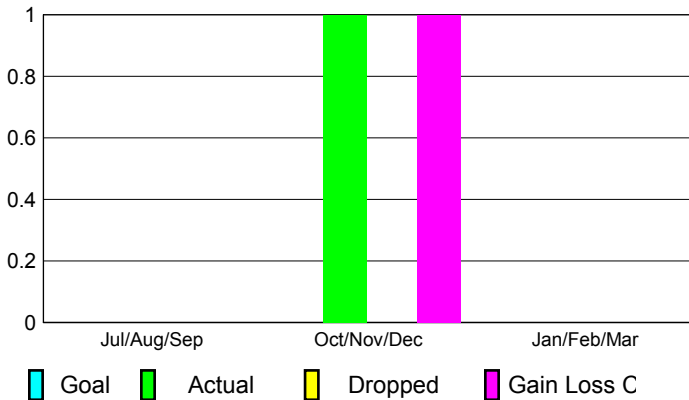

2012-2013 GMT Reports for District (or Undistricted) **District 108TA1**

GMT: **Dott DOMENICO MESSINA**

Location: **ITALY**

GMT CA: **4**

CLUBS

Club Results
2012-2013

Clubs
2011-2012

Month	New Club Goal	Actual New Clubs	Actual Dropped Clubs	Gain/Loss of Clubs	Gain/Loss of Clubs
Jul/Aug/Sep		0	0	0	0
Oct/Nov/Dec		1	0	1	0
Jan/Feb/Mar					0
Totals		1	0	1	0

Club Results 2012-2013

Goal, New, Dropped, Gain/Loss

Comparison of Club Gain/Loss

Current Year Compared to the Previous Year

YTD Status Quo Clubs 2012-2013

Status Quo Clubs Compared to Status Quo Members

MEMBERSHIP