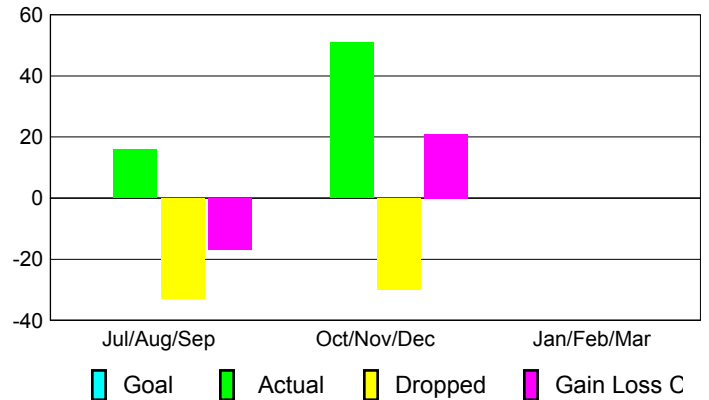

Membership Results 2012-2013

Goal, New, Dropped, Gain/Loss

Comparison of Membership Gain/Loss

Current Year Compared to the Previous Year